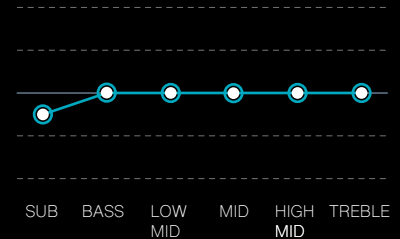

SH-3

TRIPLE DRIVER

The SH-3 IEMs have been designed with a flat and accurate sound signature.

It is more specifically designed for singers, guitarists or other music players who need detailed mid and pristine highs.

Also an **ideal choice for sound engineers** who need very transparent and accurate reference monitors.

SOUND SIGNATURE

Singer
Guitarist
Keyboarder
Sound Engineer
Studio
HiFi

Taste Neutral and detailed, sounds like a transparent studio monitor speaker

Lows Fast

Mid Clear, natural

Highs Crystal clear with a good extension

Configuration Triple driver
2x mid-low – 1x high
1 passive crossover

Bandwidth 10Hz – 18kHz

Input Sensitivity 118dB @ 1kHz, 1mW

Impedance 25 ohms