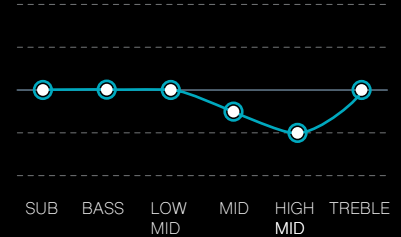

SH-2

DUAL DRIVER

The SH-2 IEMs are our entry level product. They have been designed with a sound signature that fits for most uses.

The sound is pleasant to listen to with warm low ends, present mids and detailed highs.

SOUND SIGNATURE

Singer
Guitarist
Bassist
Drummer
Studio
HiFi

Taste Warm, sounds like a good bookshelf speaker

Lows Warm

Mid Present, but not forwarded

Highs Natural with a good extension

Configuration Dual driver
1x mid-low – 1x high
1 passive crossover

Bandwidth 10Hz – 17kHz

Input Sensitivity 113dB @ 1kHz, 1mW

Impedance 56 ohms