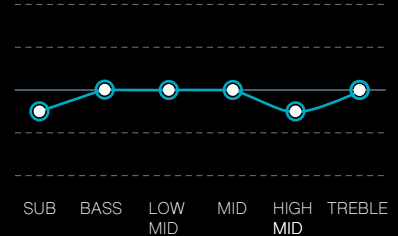

SOUND SIGNATURE