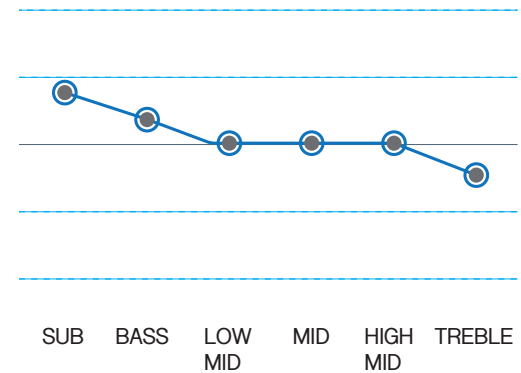

16 Ohms

Noise Isolation

-23dB of ambient stage noise

TECHNICAL INFO