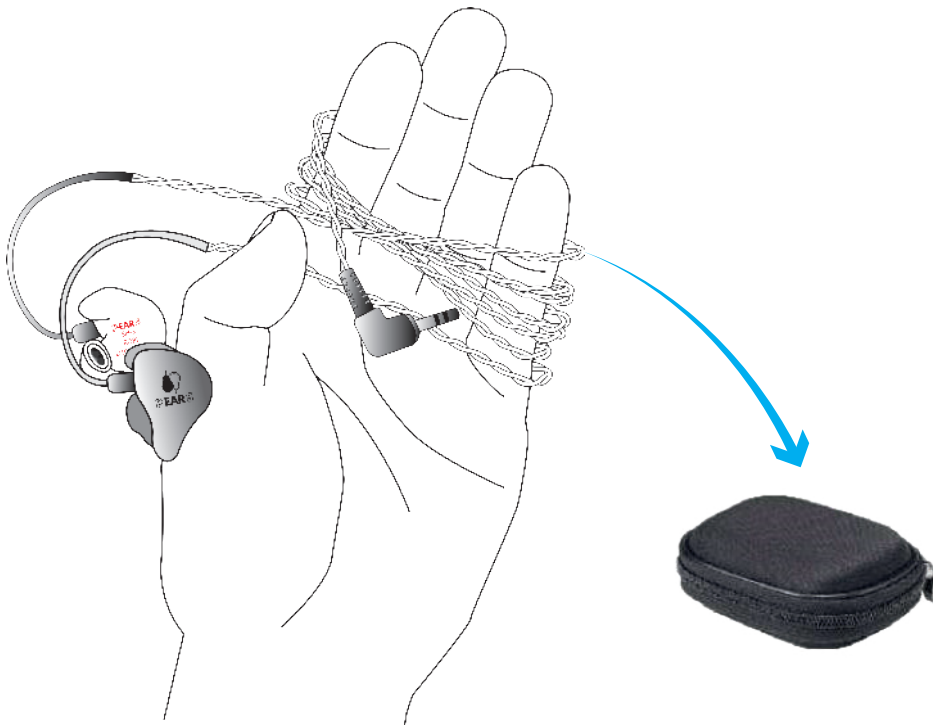

IDENTIFY YOUR IEM

Rediscover your sound

MC-8

share your experience  
 @pearsaudio  
 #rediscoveryouround  
 #pearsaudio

SWISS MADE IN-EAR MONITORS  
**P·EAR·S**

ACCESSORIES

Extend the life and reliability of your monitors by cleaning after every use.  
No need to disconnect the audio cable.

CLEAN YOUR IEM

CARRYING