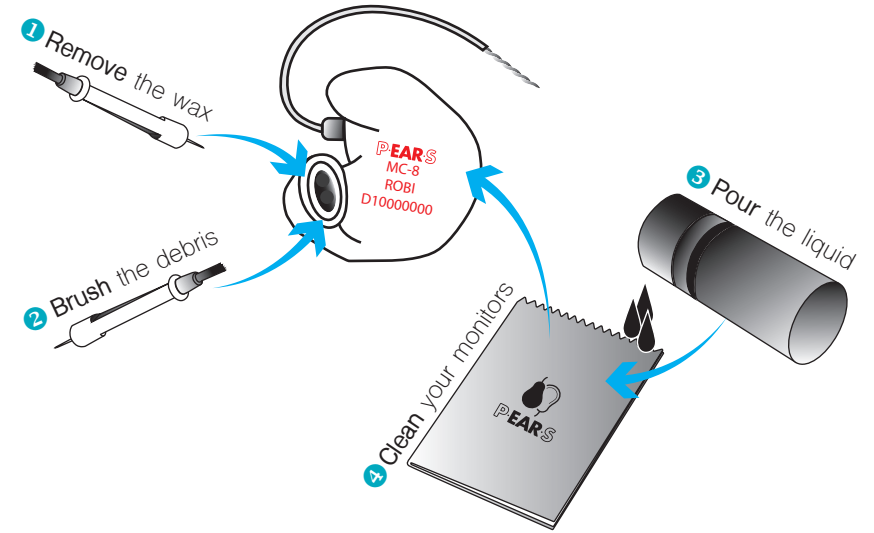

IDENTIFY YOUR IEM

Rediscover your sound

MC-8

share your experience  
 @pearsaudio  
 #rediscoveryouround  
 #pearsaudio

SWISS MADE IN-EAR MONITORS  
**P·EAR·S**

ACCESSORIES

Extend the life and reliability of your monitors by cleaning after every use.  
No need to disconnect the audio cable.

CLEAN YOUR IEM

CARRYING