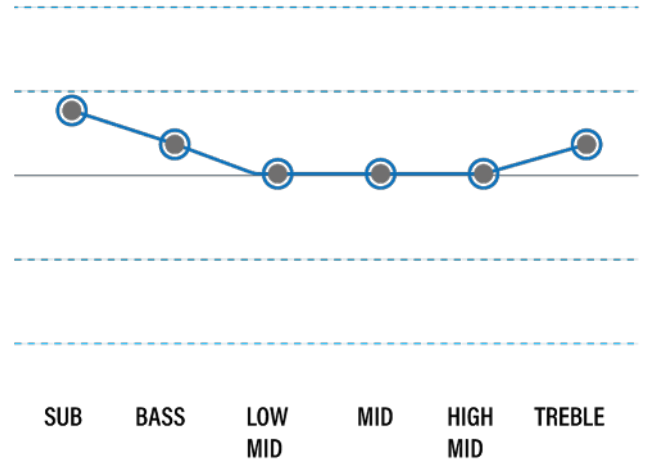

### Internal Speaker Configuration

Single moving coil Driver